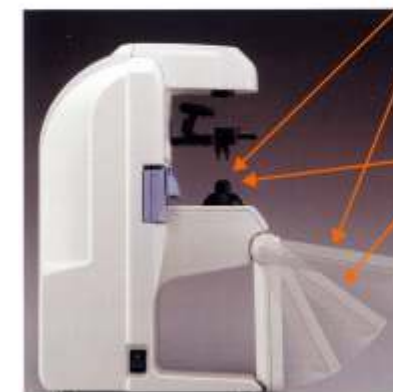

GL-8800UP GL-7700 AUTO LENSMETER

The World's best Lensmeter...
...Just got better

GL-8800UP, GL-7700 AUTO LENSMETER

**More advanced features
in 50% less size**
(as compared to earlier models)

New Tilttable LCD
with switch panel

SPECIFICATIONS

Refraction Measurement	Sphere	-25~+25D(0.01/0.12/0.25D Step)
	Cylinder	0~±10D(0.01/0.12/0.25D Step)
	Axis angle (A)	0~180° (1° Step)
	Addition	0~±10D(0.01/0.12/0.25D Step)
	ADD1, ADD2	
Wavelength	Measurement Light	525mm (Green)
	UV Light	375mm (UV-A) (GL 8800UP)
UV Measurement		0~100% 5% step (GL 8800UP)
PD Measurement		45~85 mm 0.5mm Step (GL 8800UP)
Lens	Spectacle Lens, Hard/Soft Contact Lens	
Lens Size	Maxø 100mm	
Monitor	5.7inch TFT VGA (640x480) Color LCD Tilt Max 80°	
Marking Cartridge	White	
Printer	Thermal Printer with Automatic Cutter (Width 58 mm)	
Overall Dimension	(W) 172mm x (D) 222 mm x 9H) 332 mm	
Weight	4.2kg (GL-8800UP) 4.1kg (GL-7700)	
Output	RS232C Interface 9pin	
Rated Voltage	100~240V 50/60 Hz	
Consumption	40 VA	