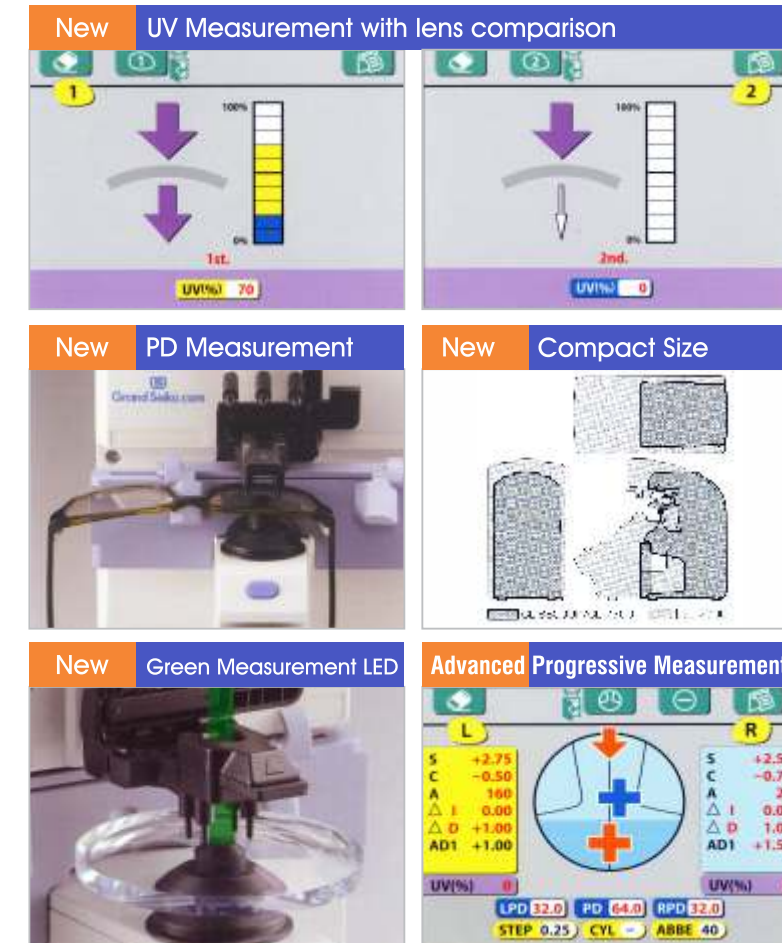

GL-8800UP GL-7700 AUTO LENSMETER

The World's best Lensmeter...
...Just got better

GL-8800UP, GL-7700 AUTO LENSMETER

**More advanced features
in 50% less size**
(as compared to earlier models)

New Tilttable LCD
with switch panel

SPECIFICATIONS

Refraction Measurement	Sphere	-25~+25D(0.01/0.12/0.25D Step)
	Cylinder	0~±10D(0.01/0.12/0.25D Step)
	Axis angle (A)	0~180° (1° Step)
	Addition	0~±10D(0.01/0.12/0.25D Step)
	ADD1, ADD2	
Wavelength	Measurement Light	525mm (Green)
	UV Light	375mm (UV-A) (GL 8800UP)
UV Measurement		0~100% 5% step (GL 8800UP)
PD Measurement		45~85 mm 0.5mm Step (GL 8800UP)
Lens	Spectacle Lens, Hard/Soft Contact Lens	
Lens Size	Maxø 100mm	
Monitor	5.7inch TFT VGA (640x480) Color LCD Tilt Max 80°	
Marking Cartridge	White	
Printer	Thermal Printer with Automatic Cutter (Width 58 mm)	
Overall Dimension	(W) 172mm x (D) 222 mm x 9H) 332 mm	
Weight	4.2kg (GL-8800UP) 4.1kg (GL-7700)	
Output	RS232C Interface 9pin	
Rated Voltage	100~240V 50/60 Hz	
Consumption	40 VA	