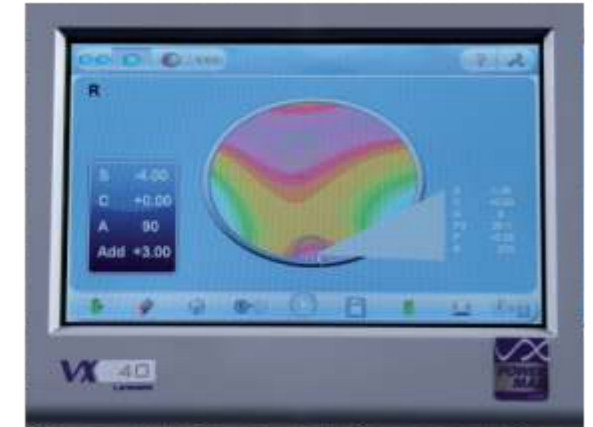

With its innovative system of frame support, the VX 40 is the only lens analyzers in the market which combines automatism with high precision measurement.

Comparison between different progressive designs

The lens is mapped and studied over the entire area, hence freeform progressive lenses can be compared and analyzed.

Automatic lens type detection

The VX 40 detects all types of lenses : progressive and single vision lenses as well as bifocals. It is compatible with all lens technologies and brands

Complete analysis

With the VX 40, each point of a lens is studied. Progressive and freeform lenses will no longer be a mystery.

Easy to use

The unique lensholder system allows a fast insertion of the frame with only one hand. After pushing the measurement button the whole process works on its own. The VX 40 allows you to spend more time with your patient and less time on lens analysis.

Technical specifications

General data	
Dimensions	W 220 mm x H 455 mm x D 240 mm (W-8.66 in H-17.9 in D-9.44)
Weight	9 Kg (20 lbs)
Printer	Internal
Screen	LCD/16M colours, 7"
Light source	Led - 730 nm
Working conditions	10 to 40° C
Power supply	115/230V - 50/60 Hz
Standards	CE
Data output	RS-232, Bluetooth
Measurement range	
Sphere power	-15~ +10D (step 0.01, 0.06, 0.125, 0.25D)
Cylinder power	0~10D (step 0.01, 0.06, 0.125, 0.25D)
Cylinder axis	0~180° (step 1°)
Addition power	0~ ± 3.5D (step 0.01, 0.06, 0.125, 0.25D)
Prism power	0~ ± 10Δ (step 0.01Δ)
PD measurement	Mono / Bino
Cylinder	-, +