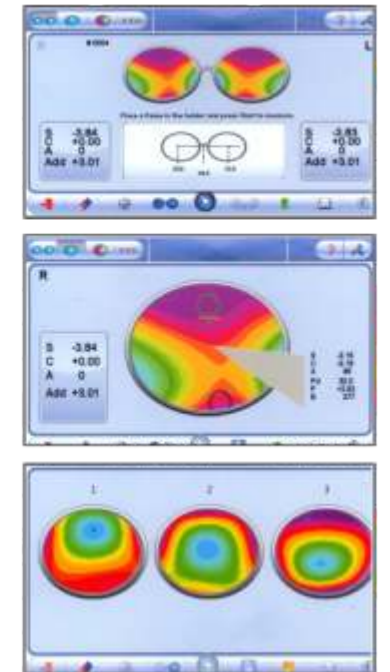

With its innovative system of frame support, the VX 40 is the only lens analyzers in the market which combines automatism with high precision measurement.

Comparison between different progressive designs

The lens is mapped and studied over the entire area, hence freeform progressive lenses can be compared and analyzed.

Automatic lens type detection

The VX 40 detects all types of lenses : progressive and single vision lenses as well as bifocals. It is compatible with all lens technologies and brands

Complete analysis

With the VX 40, each point of a lens is studied. Progressive and freeform lenses will no longer be a mystery.

Easy to use

The unique lensholder system allows a fast insertion of the frame with only one hand. After pushing the measurement button the whole process works on its own. The VX 40 allows you to spend more time with your patient and less time on lens analysis.

Technical specifications

General data	
Dimensions	W 220 mm x H 455 mm x D 240 mm (W-8.66 in H-17.9 in D-9.44)
Weight	9 Kg (20 lbs)
Printer	Internal
Screen	LCD/16M colours, 7"
Light source	Led - 730 nm
Working conditions	10 to 40° C
Power supply	115/230V - 50/60 Hz
Standards	CE
Data output	RS-232, Bluetooth
Measurement range	
Sphere power	-15~ +10D (step 0.01, 0.06, 0.125, 0.25D)
Cylinder power	0~10D (step 0.01, 0.06, 0.125, 0.25D)
Cylinder axis	0~180° (step 1°)
Addition power	0~ ± 3.5D (step 0.01, 0.06, 0.125, 0.25D)
Prism power	0~ ± 10Δ (step 0.01Δ)
PD measurement	Mono / Bino
Cylinder	-, +