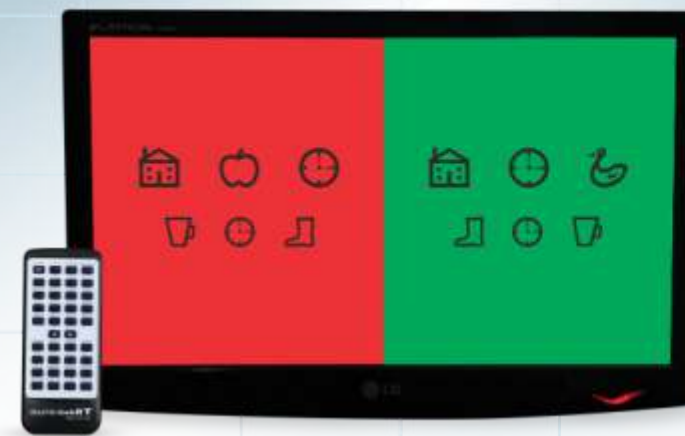

## Digital Distance Vision (LCD) Chart

- *Single touch Remote*
- *18.5" High Resolution LCD*
- *Precise International standards*
- *2 mt. / 2.5 mt. / 3 mt. / 6 mt. Compatible*

**OPTICS INDIA**  
EQUIPMENTS PVT. LTD.

## DIGICHART

A comprehensive vision tester with ease of use, operated by a handy remote control with dedicated keys for each chart unlike the traditional remotes where the clinician has to meddle with the switches for the charts. From visual acuity testing to educational charts, has got all the charts that one would require for a preliminary eye examination with special attention to pediatric population. Charts incorporated in a 18.5 inch wide LCD Monitor with high resolution and contrast. A smart power saving option that aids in automatic switch off of the unit when not in use. Wall mountable and compact enough for the examination rooms, it is definitely a choice of a tool for every professional eye examiner.

### PRODUCT FEATURES

- High resolution test images.
- ETDRS chart
- Single row and simple optotype display of charts
- Fixation targets for children & educational charts.
- Compact and user friendly remote, free from interference of other remotes.
- Power saving mode.
- Available in English +5 optional languages (Tamil, Telugu, Malayalam, Kannada, Hindi and Gujarati)
- Special charts to check Astigmatism and other charts like Duochrome, Amslergrid, Contrast Sensitivity tests, Colour Vision tests, Phoria tests, Anisokonia test and Fixation targets.
- In built educational charts which explain about the Structure of the eye, Refractive errors and charts for occlusion conditions.
- High standards of size and contrasts are strictly maintained.