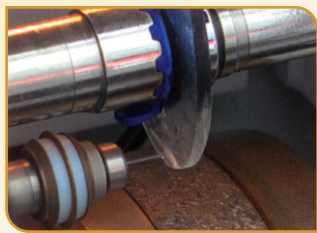

OPTICS INDIA
EQUIPMENTS PVT. LTD.

Since more than 30 years... ...Optical lens Edging is our expertise

ALTA NX-XL / NX-SX

...the Ultimate Edger from Briot - France

- Patented frame tracing technology • Automatic recognition of lens power, type & center (XL) • Auto Centering & Auto Blocking • Universal shape modification • Pattern Recognition Optical System • Any lens material / coating compatible • Adjustable Grooving • Ultra fine Polishing • Angular Drilling • Precise Notching

Briot - Latest Auto Edger with the Drill...

emotion

- Faster processing and more output than Silver+ • Motorized scanner open / close functions • Automated lens blocking • Motorised edging chamber Visor • Universal shape modification with Digiform • Intermediate to Cx and Alta range

Grand Seiko, Japan, New 3D edger...

GS-C230

- Maintaining the tradition of Lowest Maintenance, the New 3D Edger successfully launched • GS-C230 offers fully Automated Grooving facility and selectable front & back Safety Beveling • Lens as small as 16 mm (flat) can be edged • Claimed to be much more reliable & most easy to maintain.