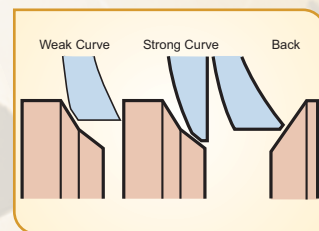

GSC-180

...Lowest maintenance Patternless Edger from Grand Seiko - Japan

- World's most simple and almost maintenance free Patternless Edger • Upgraded CPU increases processibility • Larger LCD • Stores up to 250 frame shapes in memory • Able to process both Mirror V and Mirror Flat bevel • Under the free bevel most of lenses can be edged well • Specially designed attachment for the controlled bevel.

World's most economic and successful Patterned Edger...

JINGLIAN EDGER

- Loaded with the latest technology, enabling it to be more speedy, stable and accurate • Friendly and personalized user interface makes the Jinglian Edger the preferred Auto edger not only in India but most of the World's emerging markets also.