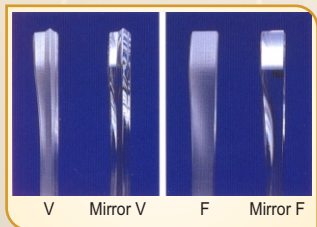

SILVER / SILVER+ / Cx

...Accura range of Auto Edgers - Briot

- Accura edgers are compact and All-in-one patternless edgers • Silver - a tough 3D patternless edger • Silver + offers Safety Bevel & Grooving functions, over & above all the advantages of Silver • Cx is faster processing and giving more output than Silver+ with more motorised and automated functions.

Grand Seiko, Japan, New 3D edger...

GS-C230

- Maintaining the tradition of Lowest Maintenance, the New 3D Edger successfully launched • GS-C230 offers fully Automated Grooving facility and selectable front & back Safety Beveling • Lens as small as 16 mm (flat) can be edged • Claimed to be much more reliable & most easy to maintain.