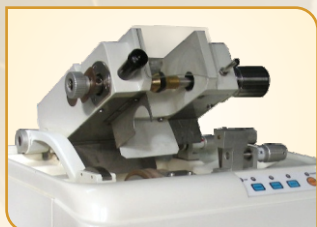

OL-A2

...Indigenous Auto Edger from Optilab

- The only Auto-Edger developed indigenously at par with International Standards • The OL-A2 is easy to maintain, easy to operate, fast, accurate and surprisingly affordable.

OPTICS INDIA
EQUIPMENTS PVT. LTD.

"Hari Krupa" Adj. Punjab National Bank, Naya Padkar Lane, M.G. Road, Anand-388 001 Guj., INDIA. Ph. : +91 2692 257646, Fax : +91 2692 240238, info@opticsindiaequipments.com, www.opticsindiaequipments.com

GUJARAT H.O.
092271 61736
092271 61737

BOMBAY
092271 61723
092271 61727

KOLKATA
092271 61724
092271 23020

DELHI
092271 61725
092271 61726

SOUTH INDIA
092271 61731
092271 61738